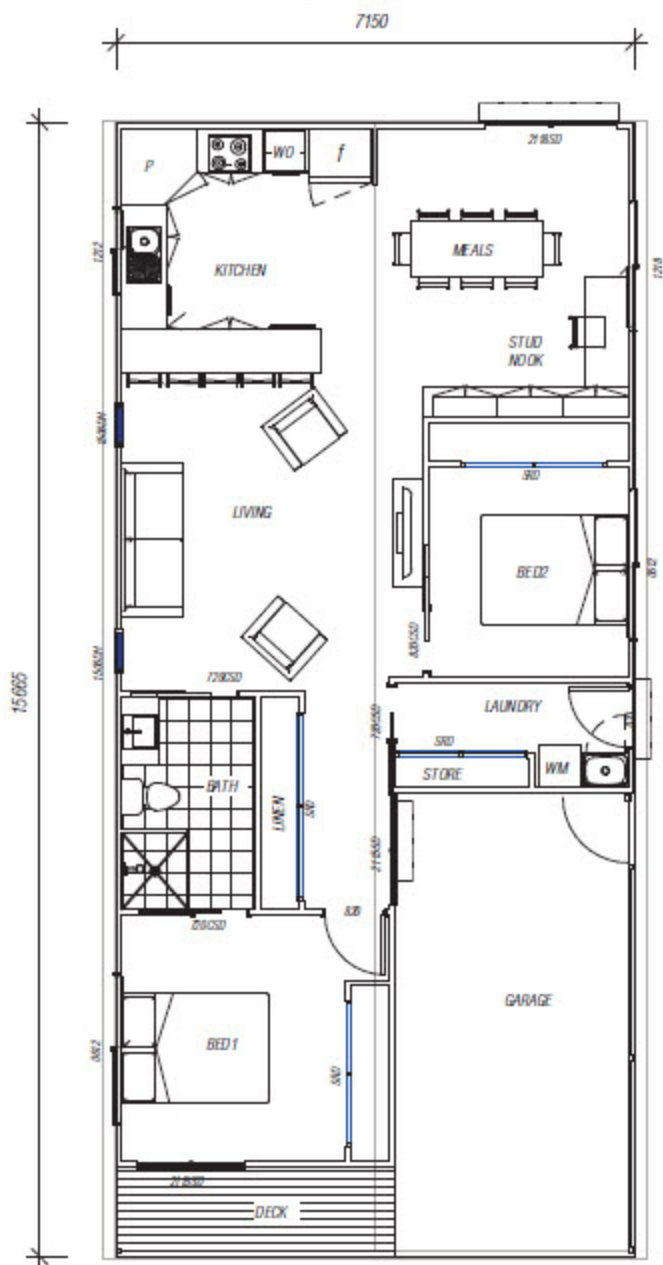

Royale "E" Design

Living to Rear

ROYALE E

Living to Rear • Two Bedrooms + Study Nook

Fit Out as per Standard Inclusions

Suit Sites: 75, 78, 79, 80, 81, 82, 83, 84

Flexible Design of (112m²) POA

It's home
Elysium
VILLAGE