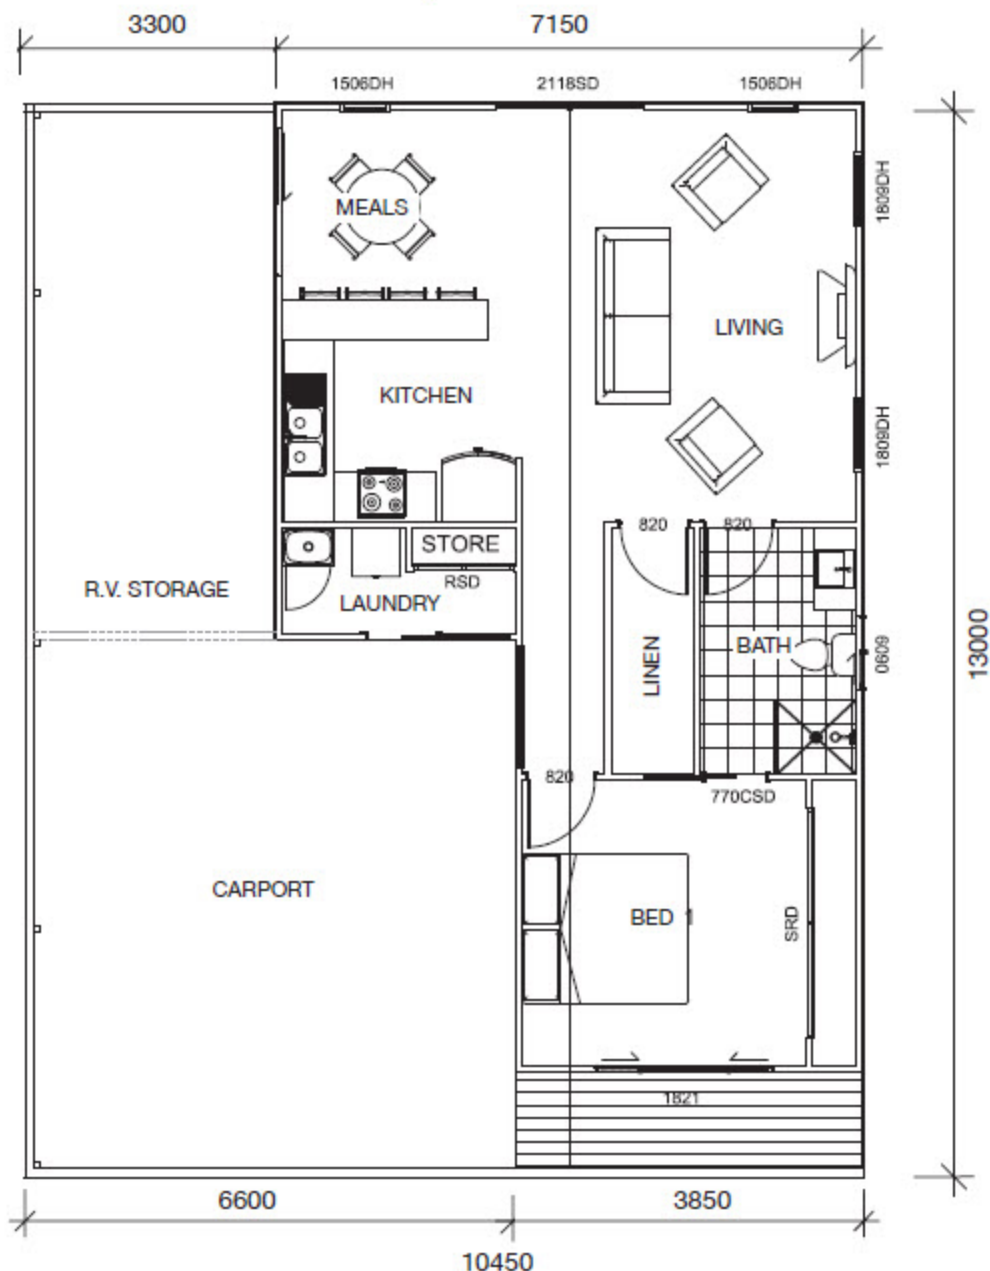

# Royale "F" Design

Living to Rear

## ROYALE F - Special design for 12.2m wide sites

Suit Sites 62, 66, 87, 88, 89

### Option for:

2 or 3 Beds, 2nd Bath  
MPR, Media/Study  
Side or Rear Alfresco  
Re-design Floor Plan

### Flexible Extension:

Dual Parking  
RV Tandem Parking  
3.6m Roof Height

**Price on Final Design**

It's home  
**Elysium**  
VILLAGE